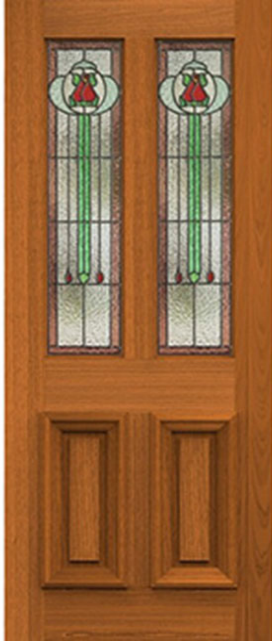

ASCOT 700B

Range:	Ascot
Model No:	700B
Timber:	Pacific Oak
Construction:	Solid Type 2
Series:	ASCOT 700 Series
Glass:	Single Glazed, Leadlight, Enamelled
Size:	2040 X 820 X 40 2040 X 870 X 40
Product Code:	POAS700B820 POAS700B870

Product Description:

The ASCOT 600 Series interior and Ascot 700 Series exterior doors are flat panel doors trimmed with a victorian insertion mould. The 700 Series features a heavy Victorian mould on the exterior face.